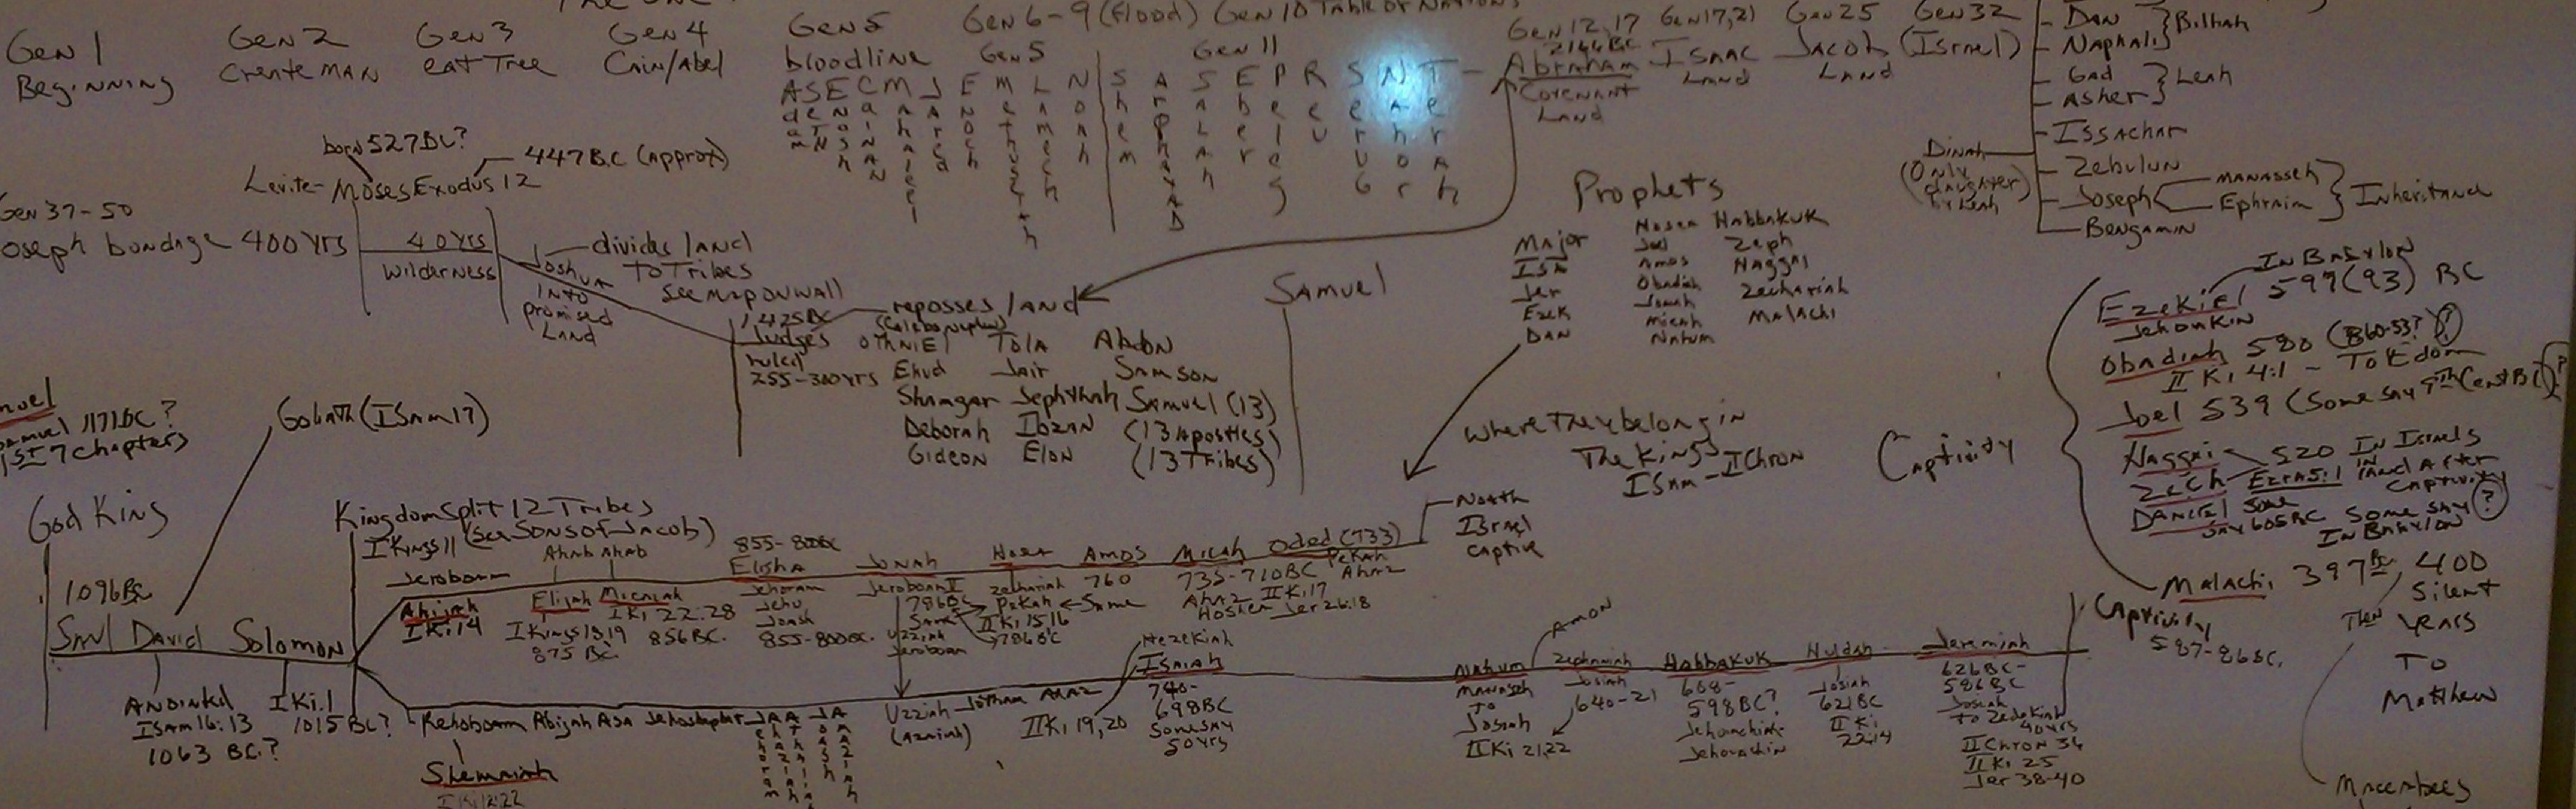

A Picture Time Line of The Old Testament (In a Nutshell) Israel

400 years silent
to Matthew
members during
400 silent years
1868 BC

Prophets

Prophet	Prophesied	Date (bc) *	Home/Location
Elijah	To Israel	870-845	Tishbe
Elisha	To Israel	845-800	Abel Meholah
Isaiah	To Judah	760-673	Jerusalem
Jeremiah	To Judah	650-582	Anathoth
Ezekiel	To Exiles in Babylonia	620-570	Babylon
Daniel	In Babylon	620-540	Babylon
Hosea	To Israel	758-725	Israel
Joel	To Judah	450	Jerusalem
Amos	To Israel	765-754	Tekoa
Obadiah	Concerning Edom	590	Jerusalem
Jonah	To Nineveh	781	Gath Hepher
Micah	To Judah	738-698	Moresbeth-gath
Nahum	Concerning Nineveh	658-615	Elkosh
Habakkuk	To Judah	608-598	Unknown
Zephaniah	To Judah	640-626	Unknown
Haggai	To Judah	520	Jerusalem
Zechariah	To Judah	522-509	Jerusalem
Malachi	To Judah	465	Jerusalem